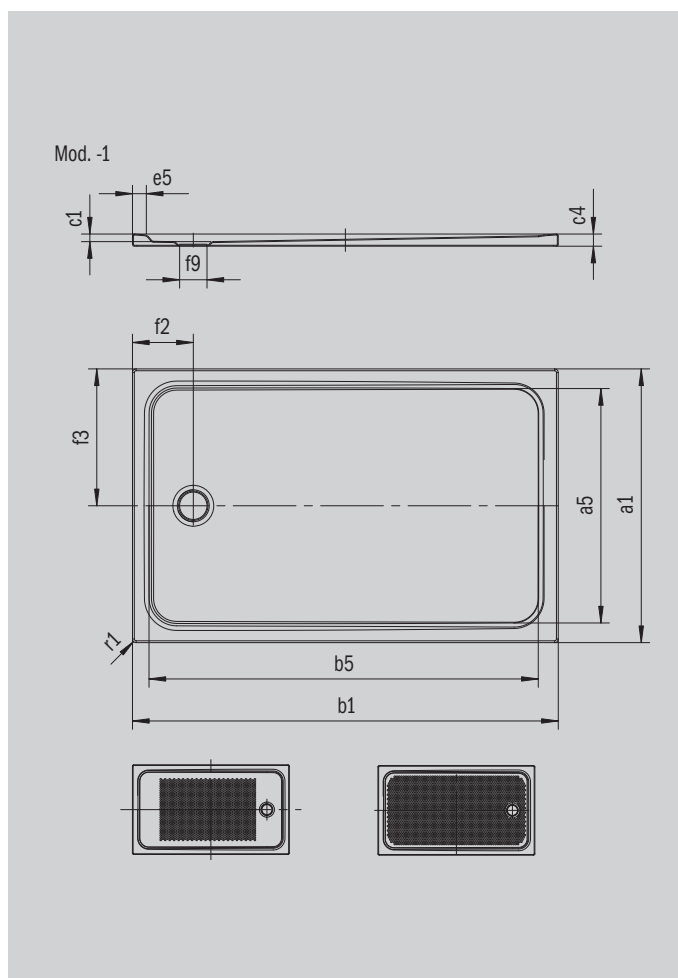

CAYONOPLAN

- Floor-level shower
- Classic design with inner contour
- Perfect match for the CAYONO model range
- Large standing area with central waste at short side
- Made of KALDEWEI steel enamel

Similar illustration

Model 2261	KA 90 horizontal	KA 90 flat	KA 90 vertical
Total height	98	78	49
Fitting height	80	60	80

Model		2261-1
External length [mm]	a_1	750 mm
Internal length [mm]	a_5	640 mm
External width [mm]	b_1	1200 mm
Internal width [mm]	b_5	1090 mm
Depth inside [mm]	c_1	18 mm
Height of rim [mm]	c_4	32 mm
Width of rim [mm]	e_5	50 mm
Diameter of waste hole [mm]	f_9	Ø 90 mm
Distance bath edge to centre of waste hole [mm]	f_2, f_3	200; 375 mm
External radius [mm]	r_1	12 mm
Net weight [kg]		24 kg
Anti-slip		375 x 535 mm
Full anti-slip		575 x 1035 mm
ANTI-SLIP SECURE PLUS		full base