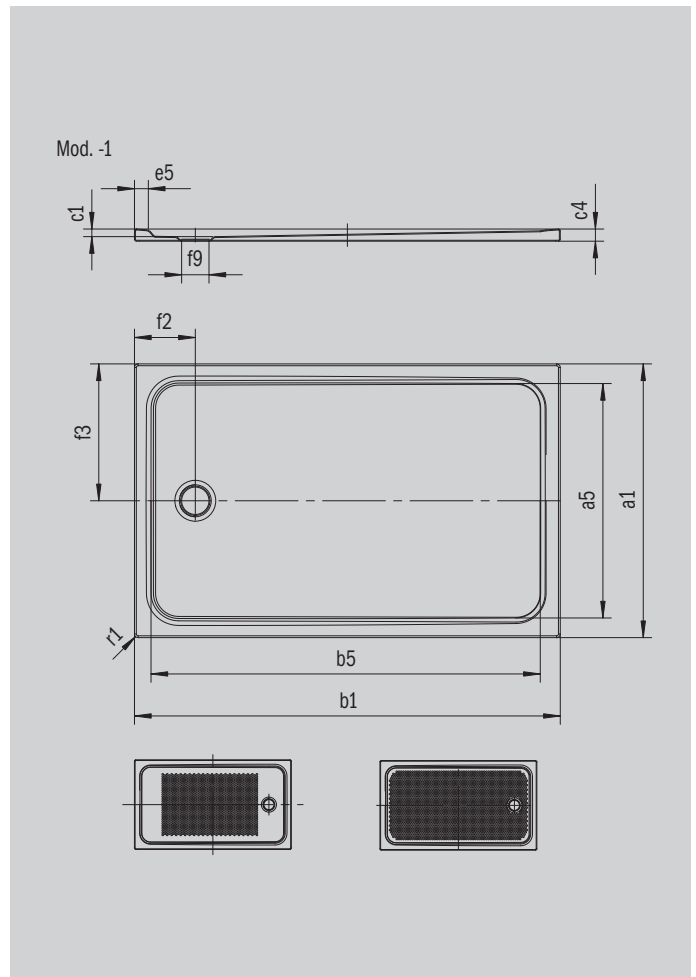

CAYONOPLAN

- Floor-level shower
- Classic design with inner contour
- Perfect match for the CAYONO model range
- Large standing area with central waste at short side
- Made of KALDEWEI steel enamel

Similar illustration

Model 2255	KA 90 horizontal	KA 90 flat	KA 90 vertical
Total height	98	78	49
Fitting height	80	60	80

Model		2255-1
External length [mm]	a_1	750 mm
Internal length [mm]	a_5	640 mm
External width [mm]	b_1	1000 mm
Internal width [mm]	b_5	890 mm
Depth inside [mm]	c_1	18 mm
Height of rim [mm]	c_4	32 mm
Width of rim [mm]	e_5	50 mm
Diameter of waste hole [mm]	f_9	Ø 90 mm
Distance bath edge to centre of waste hole [mm]	f_2, f_3	200; 375 mm
External radius [mm]	r_1	12 mm
Net weight [kg]		20 kg
Anti-slip		375 x 535 mm
Full anti-slip		575 x 835 mm
ANTI-SLIP SECURE PLUS		full base