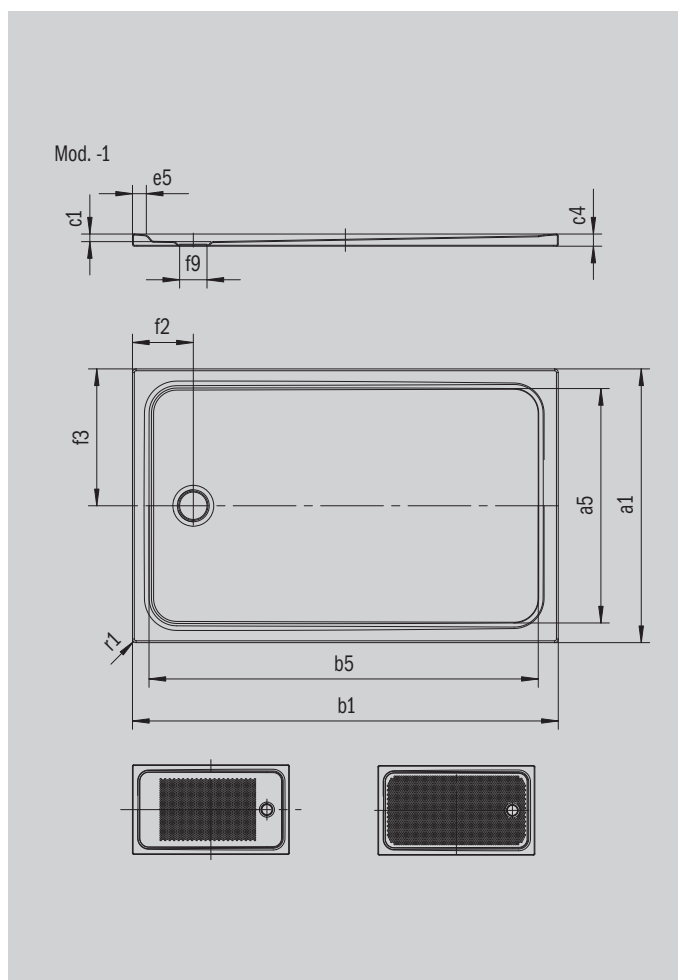

CAYONOPLAN

- Floor-level shower
- Classic design with inner contour
- Perfect match for the CAYONO model range
- Large standing area with central waste at short side
- Made of KALDEWEI steel enamel

Similar illustration

Model 2254	KA 90 horizontal	KA 90 flat	KA 90 vertical
Total height	98	78	49
Fitting height	80	60	80

Model		2254-1
External length [mm]	a_1	900 mm
Internal length [mm]	a_5	790 mm
External width [mm]	b_1	900 mm
Internal width [mm]	b_5	790 mm
Depth inside [mm]	c_1	18 mm
Height of rim [mm]	c_4	32 mm
Width of rim [mm]	e_5	50 mm
Diameter of waste hole [mm]	f_9	Ø 90 mm
Distance bath edge to centre of waste hole [mm]	f_2, f_3	200; 450 mm
External radius [mm]	r_1	12 mm
Net weight [kg]		21 kg
Anti-slip		355 x 355 mm
Full anti-slip		695 x 735 mm
ANTI-SLIP SECURE PLUS		full base