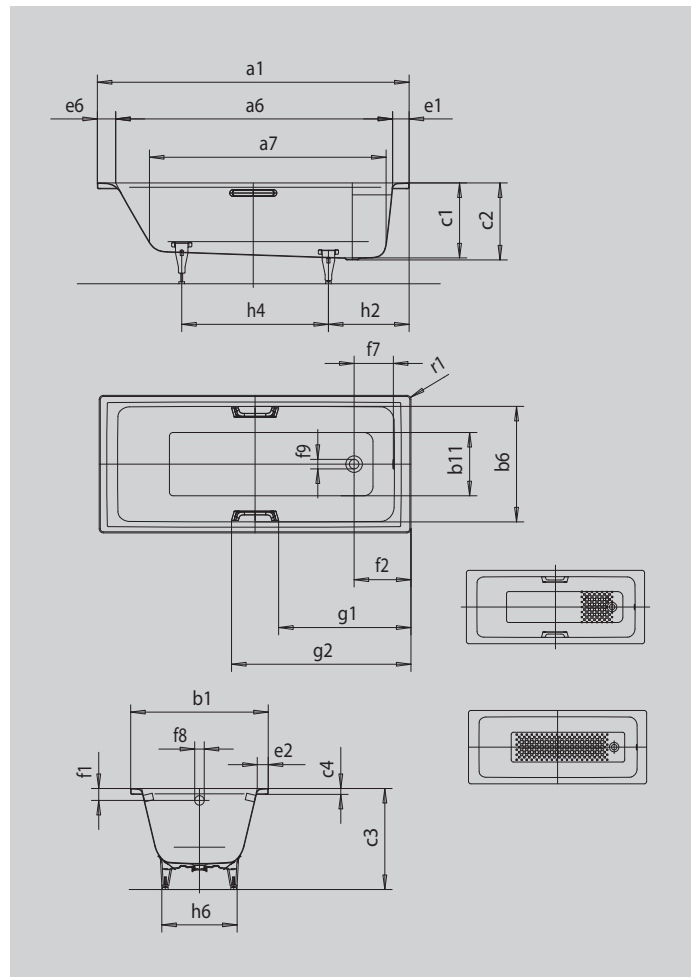

PURO PURO STAR

- Straight-lined, purist design
- Single-seat bath with waste positioned at the foot end
- Generous bathtub depth for comfortable bathing
- Flexible design options thanks to the perfect match with the PURO family
- Also available in selected sizes as a Limited Edition nature protect with a greatly reduced CO2 footprint

Similar illustration

GRIP ELEGANT PURISM

Model		687
External length [mm]	a_1	1700 mm
Internal length (top) [mm]	a_6	1510 mm
Internal length (bottom) [mm]	a_7	1280 mm
External width [mm]	b_1	700 mm
Internal width (top) [mm]	b_6	580 mm
Internal width (bottom) [mm]	b_{11}	410 mm
Depth inside [mm]	c_1	410 mm
Depth incl. waste hole [mm]	c_2	420 mm
Height with feet [mm]	c_3	555 - 565 mm
Height of rim [mm]	c_4	32 mm
Width of rim (foot end; long side; head end) [mm]	$e_1; e_2; e_6$	90; 60; 100 mm
Distance top edge to centre of overflow hole [mm]	f_1	65 mm
Distance bath edge to centre of waste hole [mm]	f_2	310 mm
Distance centre of waste hole to centre of overflow hole [mm]	f_7	214 mm
Diameter of overflow hole [mm]	f_3	Ø 52 mm
Diameter of waste hole [mm]	f_9	Ø 52 mm
Distance foot end of bath edge to centre of foot [mm]	h_2	445 mm
Distance between the feet [mm]	h_4	755 mm
Width of feet max. [mm]	h_6	420 mm
External radius [mm]	r_1	8 mm
Water volume [l]		122 l
Net weight [kg]		48 kg
Anti-slip		300 x 300 mm
Full anti-slip		876 x 252 mm

Subject to technical alterations, tolerances and errors. Similar illustration. 70 litres displacement on average.

KALDEWEI