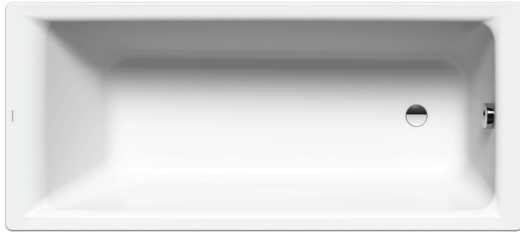

PURO PURO STAR

- Straight-lined, purist design
- Single-seat bath with waste positioned at the foot end
- Generous bathtub depth for comfortable bathing
- Flexible design options thanks to the perfect match with the PURO family
- Also available in selected sizes as a Limited Edition nature protect with a greatly reduced CO2 footprint

Similar illustration

GRIP ELEGANT PURISM

Model		687
External length [mm]	a_1	1700 mm
Internal length (top) [mm]	a_6	1510 mm
Internal length (bottom) [mm]	a_7	1280 mm
External width [mm]	b_1	700 mm
Internal width (top) [mm]	b_6	580 mm
Internal width (bottom) [mm]	b_{11}	410 mm
Depth inside [mm]	c_1	410 mm
Depth incl. waste hole [mm]	c_2	420 mm
Height with feet [mm]	c_3	555 - 565 mm
Height of rim [mm]	c_4	32 mm
Width of rim (foot end; long side; head end) [mm]	$e_1; e_2; e_6$	90; 60; 100 mm
Distance top edge to centre of overflow hole [mm]	f_1	65 mm
Distance bath edge to centre of waste hole [mm]	f_2	310 mm
Distance centre of waste hole to centre of overflow hole [mm]	f_7	214 mm
Diameter of overflow hole [mm]	f_3	Ø 52 mm
Diameter of waste hole [mm]	f_9	Ø 52 mm
Distance foot end of bath edge to centre of foot [mm]	h_2	445 mm
Distance between the feet [mm]	h_4	755 mm
Width of feet max. [mm]	h_6	420 mm
External radius [mm]	r_1	8 mm
Water volume [l]		122 l
Net weight [kg]		48 kg
Anti-slip		300 x 300 mm
Full anti-slip		876 x 252 mm