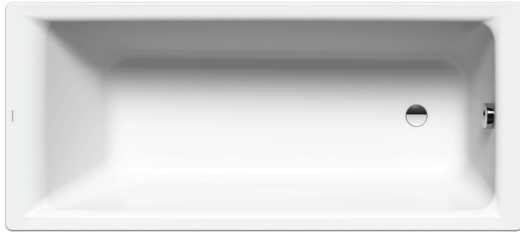

PURO PURO STAR

- Straight-lined, purist design
- Single-seat bath with waste positioned at the foot end
- Generous bathtub depth for comfortable bathing
- Flexible design options thanks to the perfect match with the PURO family
- Also available in selected sizes as a Limited Edition nature protect with a greatly reduced CO2 footprint

Similar illustration

GRIP ELEGANT PURISM

Model		652
External length [mm]	a_1	1700 mm
Internal length (top) [mm]	a_6	1510 mm
Internal length (bottom) [mm]	a_7	1280 mm
External width [mm]	b_1	750 mm
Internal width (top) [mm]	b_6	620 mm
Internal width (bottom) [mm]	b_{11}	460 mm
Depth inside [mm]	c_1	410 mm
Depth incl. waste hole [mm]	c_2	420 mm
Height with feet [mm]	c_3	554 - 568 mm
Height of rim [mm]	c_4	32 mm
Width of rim (foot end; long side; head end) [mm]	$e_1; e_2; e_6$	90; 60; 100 mm
Distance top edge to centre of overflow hole [mm]	f_1	65 mm
Distance bath edge to centre of waste hole [mm]	f_2	310 mm
Distance centre of waste hole to centre of overflow hole [mm]	f_7	214 mm
Diameter of overflow hole [mm]	f_3	Ø 52 mm
Diameter of waste hole [mm]	f_9	Ø 52 mm
Distance foot end of bath edge to centre of foot [mm]	h_2	445 mm
Distance between the feet [mm]	h_4	750 mm
Width of feet max. [mm]	h_6	470 mm
External radius [mm]	r_1	8 mm
Water volume [l]		137 l
Net weight [kg]		50 kg
Anti-slip		348 x 348 mm
Full anti-slip		924 x 348 mm