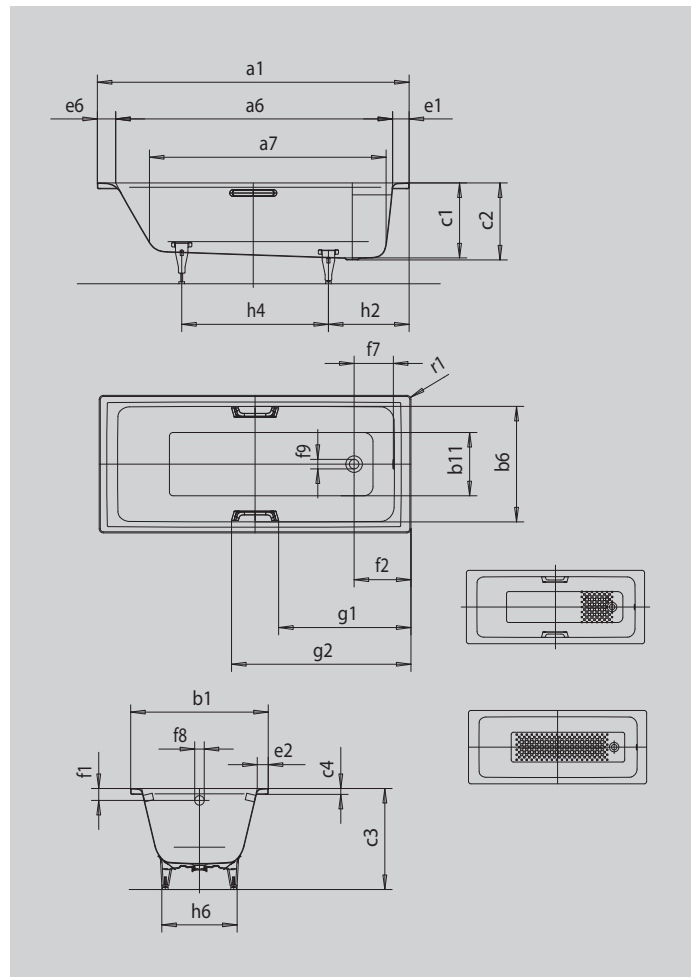

PURO PURO STAR

- Straight-lined, purist design
- Single-seat bath with waste positioned at the foot end
- Generous bathtub depth for comfortable bathing
- Flexible design options thanks to the perfect match with the PURO family
- Also available in selected sizes as a Limited Edition nature protect with a greatly reduced CO2 footprint

Similar illustration

GRIP ELEGANT PURISM

Model		652
External length [mm]	a_1	1700 mm
Internal length (top) [mm]	a_6	1510 mm
Internal length (bottom) [mm]	a_7	1280 mm
External width [mm]	b_1	750 mm
Internal width (top) [mm]	b_6	620 mm
Internal width (bottom) [mm]	b_{11}	460 mm
Depth inside [mm]	c_1	410 mm
Depth incl. waste hole [mm]	c_2	420 mm
Height with feet [mm]	c_3	554 - 568 mm
Height of rim [mm]	c_4	32 mm
Width of rim (foot end; long side; head end) [mm]	$e_1; e_2; e_6$	90; 60; 100 mm
Distance top edge to centre of overflow hole [mm]	f_1	65 mm
Distance bath edge to centre of waste hole [mm]	f_2	310 mm
Distance centre of waste hole to centre of overflow hole [mm]	f_7	214 mm
Diameter of overflow hole [mm]	f_3	Ø 52 mm
Diameter of waste hole [mm]	f_9	Ø 52 mm
Distance foot end of bath edge to centre of foot [mm]	h_2	445 mm
Distance between the feet [mm]	h_4	750 mm
Width of feet max. [mm]	h_6	470 mm
External radius [mm]	r_1	8 mm
Water volume [l]		137 l
Net weight [kg]		50 kg
Anti-slip		348 x 348 mm
Full anti-slip		924 x 348 mm

Subject to technical alterations, tolerances and errors. Similar illustration. 70 litres displacement on average.

KALDEWEI