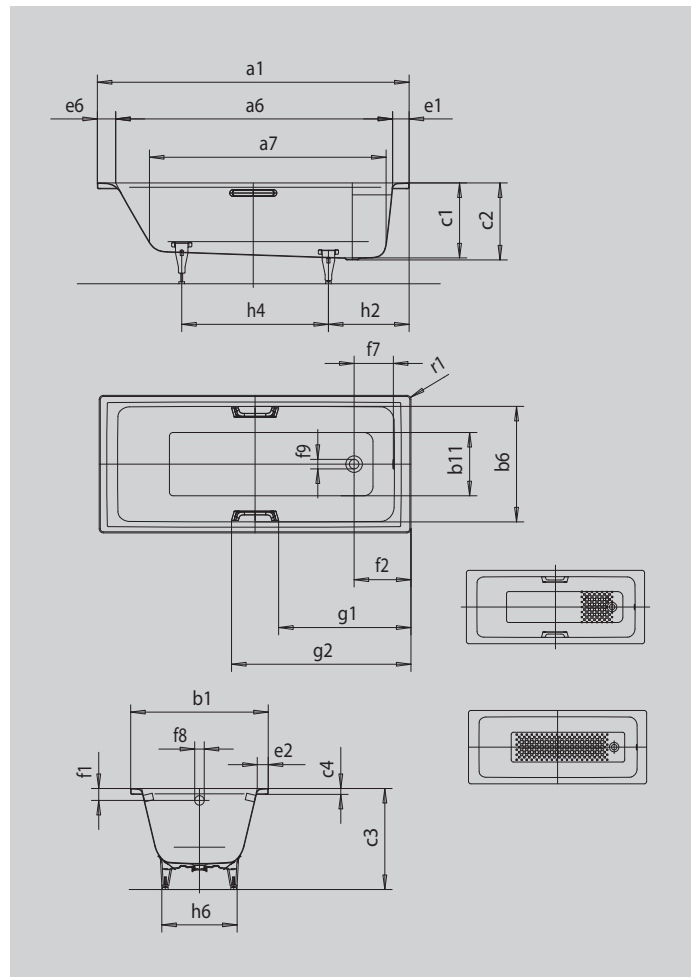

PURO PURO STAR

- Straight-lined, purist design
- Single-seat bath with waste positioned at the foot end
- Generous bathtub depth for comfortable bathing
- Flexible design options thanks to the perfect match with the PURO family
- Also available in selected sizes as a Limited Edition nature protect with a greatly reduced CO2 footprint

Similar illustration

GRIP ELEGANT PURISM

Model		683
External length [mm]	a ₁	1600 mm
Internal length (top) [mm]	a ₆	1410 mm
Internal length (bottom) [mm]	a ₇	1180 mm
External width [mm]	b ₁	700 mm
Internal width (top) [mm]	b ₆	580 mm
Internal width (bottom) [mm]	b ₁₁	410 mm
Depth inside [mm]	c ₁	410 mm
Depth incl. waste hole [mm]	c ₂	420 mm
Height with feet [mm]	c ₃	552 - 572 mm
Height of rim [mm]	c ₄	32 mm
Width of rim (foot end; long side; head end) [mm]	e ₁ ; e ₂ ; e ₆	90; 60; 100 mm
Distance top edge to centre of overflow hole [mm]	f ₁	65 mm
Distance bath edge to centre of waste hole [mm]	f ₂	310 mm
Distance centre of waste hole to centre of overflow hole [mm]	f ₇	214 mm
Diameter of overflow hole [mm]	f ₃	Ø 52 mm
Diameter of waste hole [mm]	f ₉	Ø 52 mm
Distance foot end of bath edge to centre of foot [mm]	h ₂	435 mm
Distance between the feet [mm]	h ₄	705 mm
Width of feet max. [mm]	h ₆	410 mm
External radius [mm]	r ₁	8 mm
Water volume [l]		105 l
Net weight [kg]		46 kg
Anti-slip		300 x 300 mm
Full anti-slip		708 x 252 mm

Subject to technical alterations, tolerances and errors. Similar illustration. 70 litres displacement on average.

KALDEWEI