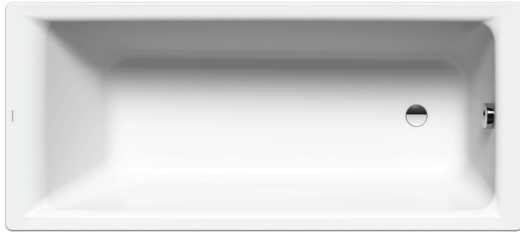

PURO PURO STAR

- Straight-lined, purist design
- Single-seat bath with waste positioned at the foot end
- Generous bathtub depth for comfortable bathing
- Flexible design options thanks to the perfect match with the PURO family
- Also available in selected sizes as a Limited Edition nature protect with a greatly reduced CO2 footprint

Similar illustration

GRIP ELEGANT PURISM

Model		683
External length [mm]	a ₁	1600 mm
Internal length (top) [mm]	a ₆	1410 mm
Internal length (bottom) [mm]	a ₇	1180 mm
External width [mm]	b ₁	700 mm
Internal width (top) [mm]	b ₆	580 mm
Internal width (bottom) [mm]	b ₁₁	410 mm
Depth inside [mm]	c ₁	410 mm
Depth incl. waste hole [mm]	c ₂	420 mm
Height with feet [mm]	c ₃	552 - 572 mm
Height of rim [mm]	c ₄	32 mm
Width of rim (foot end; long side; head end) [mm]	e ₁ ; e ₂ ; e ₆	90; 60; 100 mm
Distance top edge to centre of overflow hole [mm]	f ₁	65 mm
Distance bath edge to centre of waste hole [mm]	f ₂	310 mm
Distance centre of waste hole to centre of overflow hole [mm]	f ₇	214 mm
Diameter of overflow hole [mm]	f ₃	Ø 52 mm
Diameter of waste hole [mm]	f ₉	Ø 52 mm
Distance foot end of bath edge to centre of foot [mm]	h ₂	435 mm
Distance between the feet [mm]	h ₄	705 mm
Width of feet max. [mm]	h ₆	410 mm
External radius [mm]	r ₁	8 mm
Water volume [l]		105 l
Net weight [kg]		46 kg
Anti-slip		300 x 300 mm
Full anti-slip		708 x 252 mm